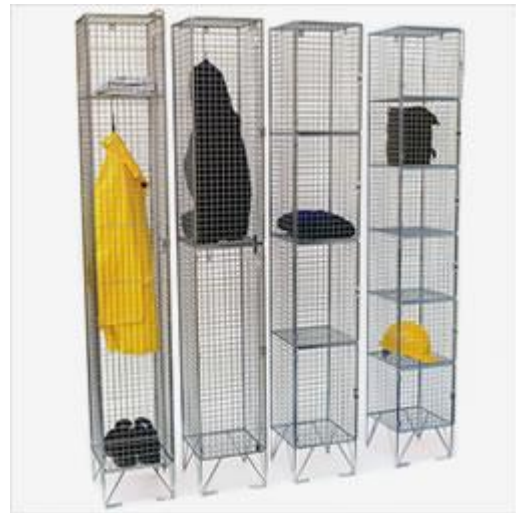

MESH LOCKERS

Wire mesh lockers create a secure facility for staff personal effects equipment whilst allowing visibility and air circulation. These are ideal for many industries particularly food and construction.

Features

- Offers visibility while maintaining security
- Manufactured from 25 x 25 x 2.5 welded mesh on 8mm rod frame
- Electroplated bright zinc finish
- All lockers are 305mm wide
- Full height lockers are 1980mm high and midi lockers are 1370mm high
- Available in a choice of three depths; 305mm, 381mm and 450mm
- Can be manufactured with or without doors
- All lockers have fixing brackets which can be fixed to the wall, to the floor and back to back
- Sloping top lockers are appropriate to most changing areas, sloping top lockers are essential for hygiene sensitive areas, particularly hospitals and the food industry. They provide increased safety and tidiness by eliminating the possibility of litter and other items being stored on the top of the locker
- Suitable for drying rooms
- Available in singles and nests of 2, 3 and 4
- Single tier lockers come complete with hat shelf and coat hook or rail
- Two tier lockers come complete with coat hook or rail
- No internal fittings for the 4 and 6 tier lockers
- Available with 1, 2, 3, 4, 5 and 6 doors
- All doors are supplied with a hasp and staple locking device. Padlocks are not included
- We also provide non-standard sizes to your specification on request

MULTI COMPARTMENT MESH LOCKERS

These lockers are very popular within the workplace and schools.

Features

- Can be manufactured with or without doors.
- Comes complete with hasp and staple 3 point locking system. Padlocks are not included.
- Bright zinc or powder coated finish in the colour of your choice. We can also do these lockers in stainless steel.
- Can be manufactured with 8, 12, 16, 20 or 40 compartments.